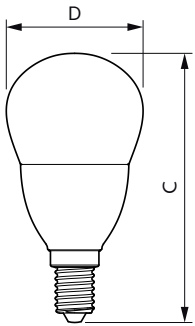

## Dimensional drawing

Product	D	C
CorePro lustre ND 7-60W E14 865 P48 FR	35 mm	106 mm