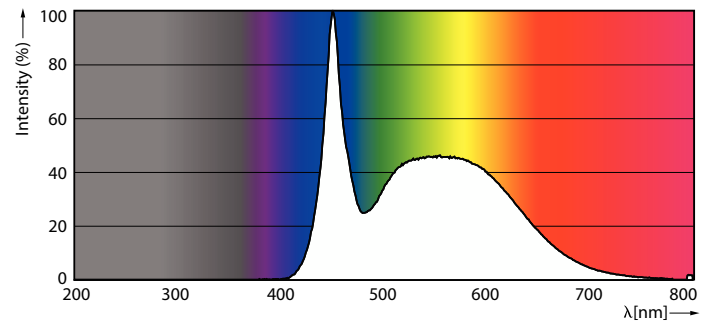

General uniform lighting - CorePro lustre ND 7-60W E14 865 P48 FR

Spectral Power Distribution Colour - CorePro lustre ND 7-60W E14 865 P48 FR