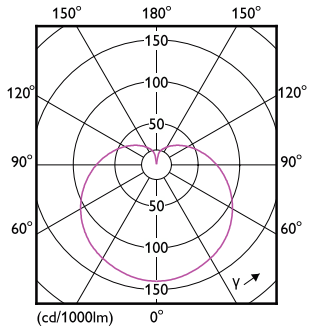

CorePro Plastic LEDcandles & lusters

Photometric data

Light Distribution Diagram - CorePro lustre ND 7-60W E14 865 P48 FR